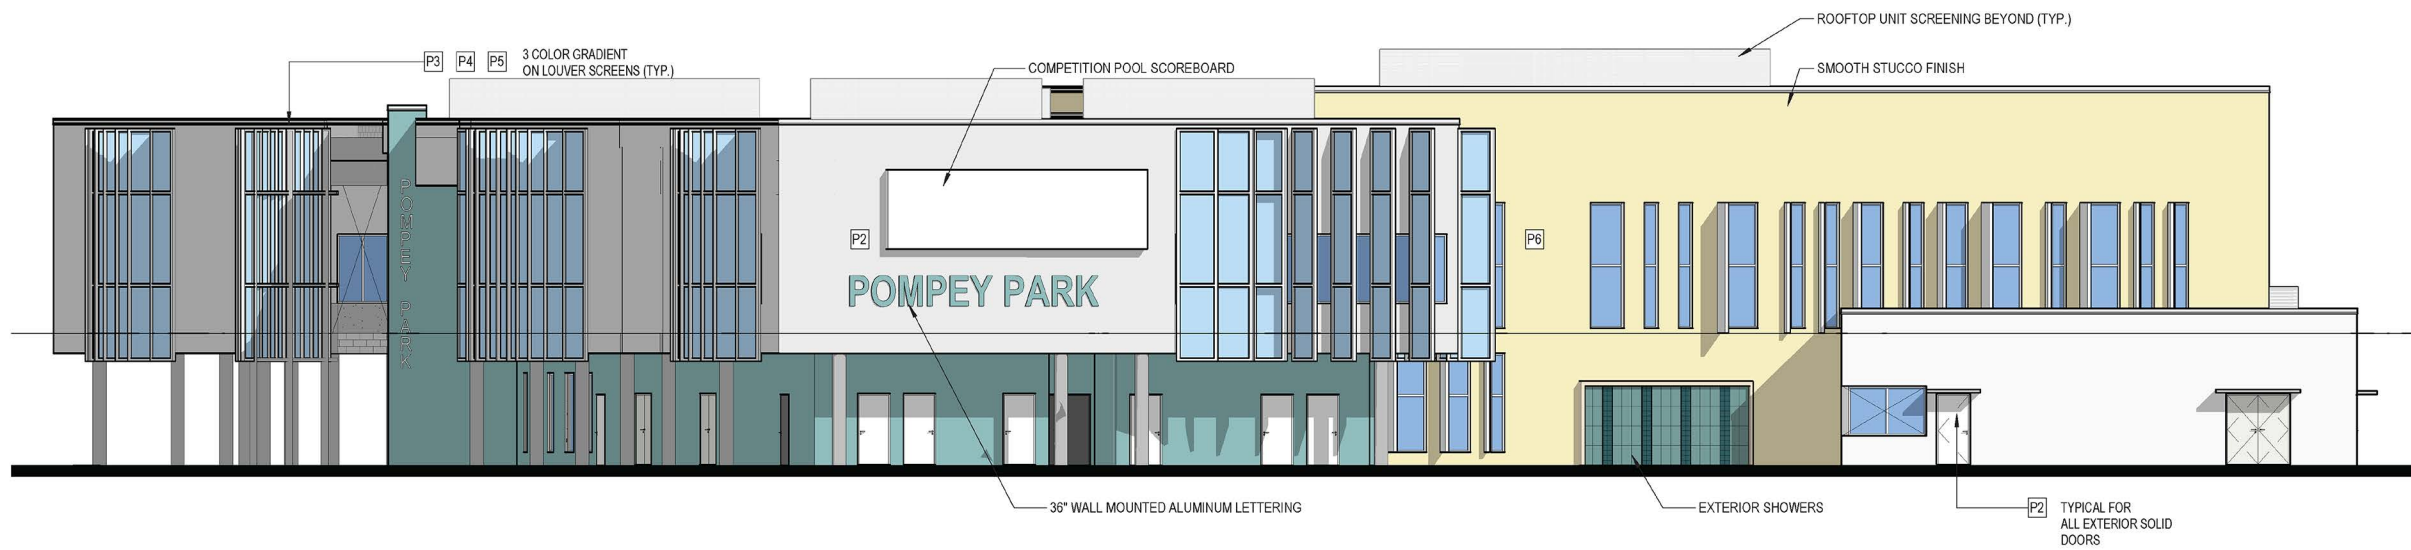

SITE PLAN/ELEVATIONS & MATERIALS BOARD CITY OF DELRAY BEACH

POMPEY PARK REC CENTER
1101 NW 2ND STREET, DELRAY BEACH
FLORIDA 33444

SITE PLAN

POMPEY PARK RECREATION CENTER

CITY OF DELRAY BEACH

COLORED BUILDING ELEVATIONS

EAST ELEVATION

CITY OF DELRAY BEACH

POMPEY PARK REC CENTER
1101 NW 2ND STREET, DELRAY BEACH
FLORIDA 33444

EAST ELEVATION

Scale: 3/32" = 1'-0"

COLORED BUILDING ELEVATIONS

WEST ELEVATION

CITY OF DELRAY BEACH

POMPEY PARK REC CENTER
1101 NW 2ND STREET, DELRAY BEACH
FLORIDA 33444

WEST ELEVATION
Scale: 3/32" = 1'-0"

COLORED BUILDING ELEVATIONS

SOUTH ELEVATION

CITY OF DELRAY BEACH

POMPEY PARK REC CENTER
1101 NW 2ND STREET, DELRAY BEACH
FLORIDA 33444

SOUTH ELEVATION

Scale: 3/32" = 1'-0"

COLORED BUILDING ELEVATIONS

NORTH ELEVATION

CITY OF DELRAY BEACH

POMPEY PARK REC CENTER
1101 NW 2ND STREET, DELRAY BEACH
FLORIDA 33444

SITE PLAN/ COLOR ELEVATION & MATERIAL BOARDS