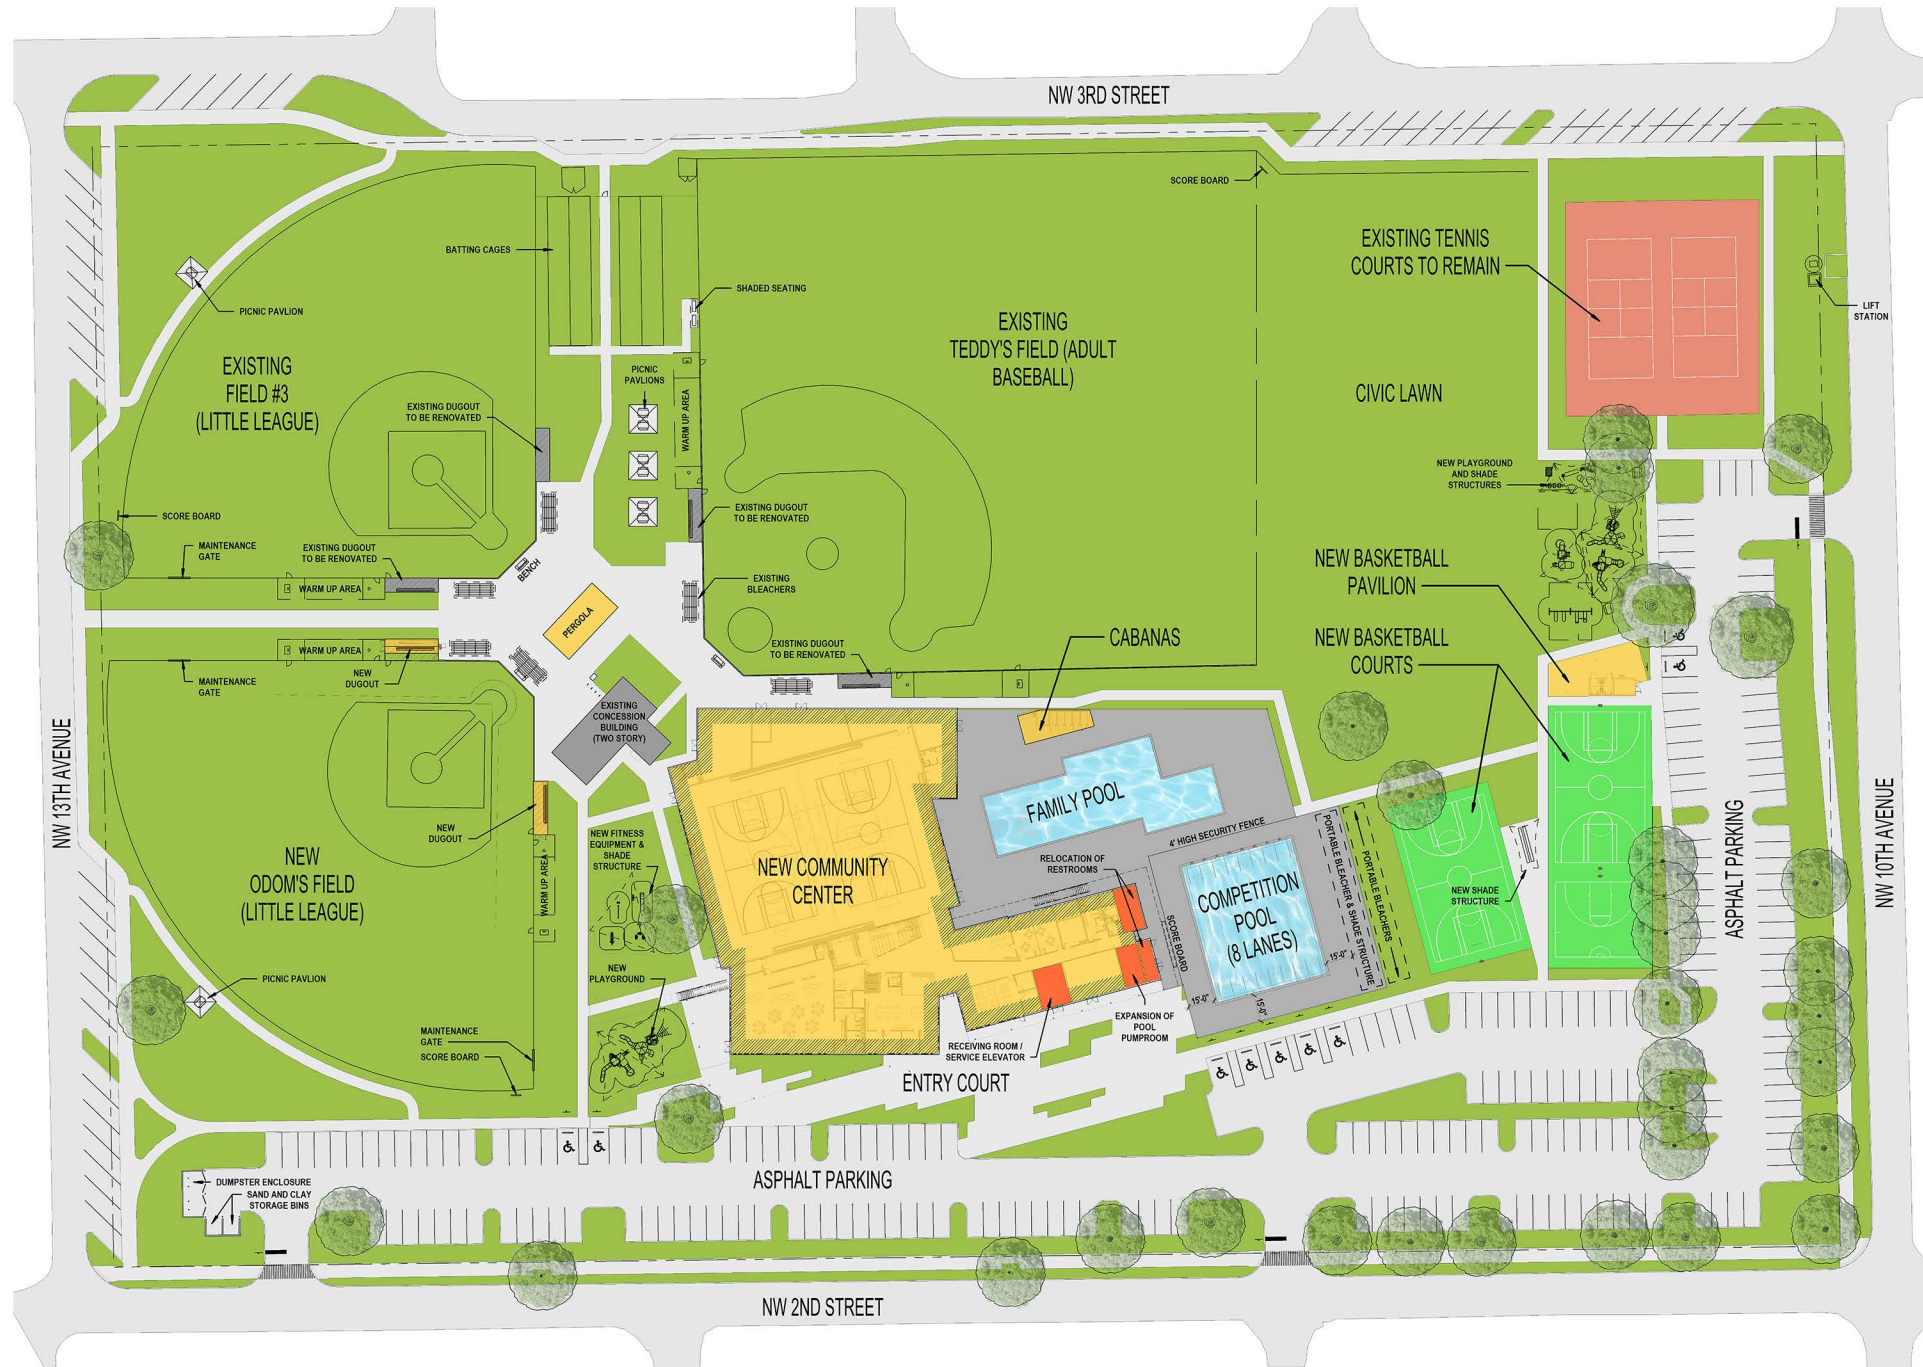

SITE PLAN/ELEVATIONS & MATERIALS BOARD CITY OF DELRAY BEACH

POMPEY PARK REC CENTER
1101 NW 2ND STREET, DELRAY BEACH
FLORIDA 33444

SITE PLAN

POMPEY PARK RECREATION CENTER

CITY OF DELRAY BEACH

COLORED BUILDING ELEVATIONS

EAST ELEVATION

CITY OF DELRAY BEACH

POMPEY PARK REC CENTER
1101 NW 2ND STREET, DELRAY BEACH
FLORIDA 33444

EAST ELEVATION

Scale: 3/32" = 1'-0"

COLORED BUILDING ELEVATIONS

WEST ELEVATION

CITY OF DELRAY BEACH

POMPEY PARK REC CENTER
1101 NW 2ND STREET, DELRAY BEACH
FLORIDA 33444

WEST ELEVATION
Scale: 3/32" = 1'-0"

COLORED BUILDING ELEVATIONS

SOUTH ELEVATION

CITY OF DELRAY BEACH

POMPEY PARK REC CENTER
1101 NW 2ND STREET, DELRAY BEACH
FLORIDA 33444

SOUTH ELEVATION

Scale: 3/32" = 1'-0"

COLORED BUILDING ELEVATIONS

NORTH ELEVATION

CITY OF DELRAY BEACH

POMPEY PARK REC CENTER
1101 NW 2ND STREET, DELRAY BEACH
FLORIDA 33444

SITE PLAN/ COLOR ELEVATION & MATERIAL BOARDS