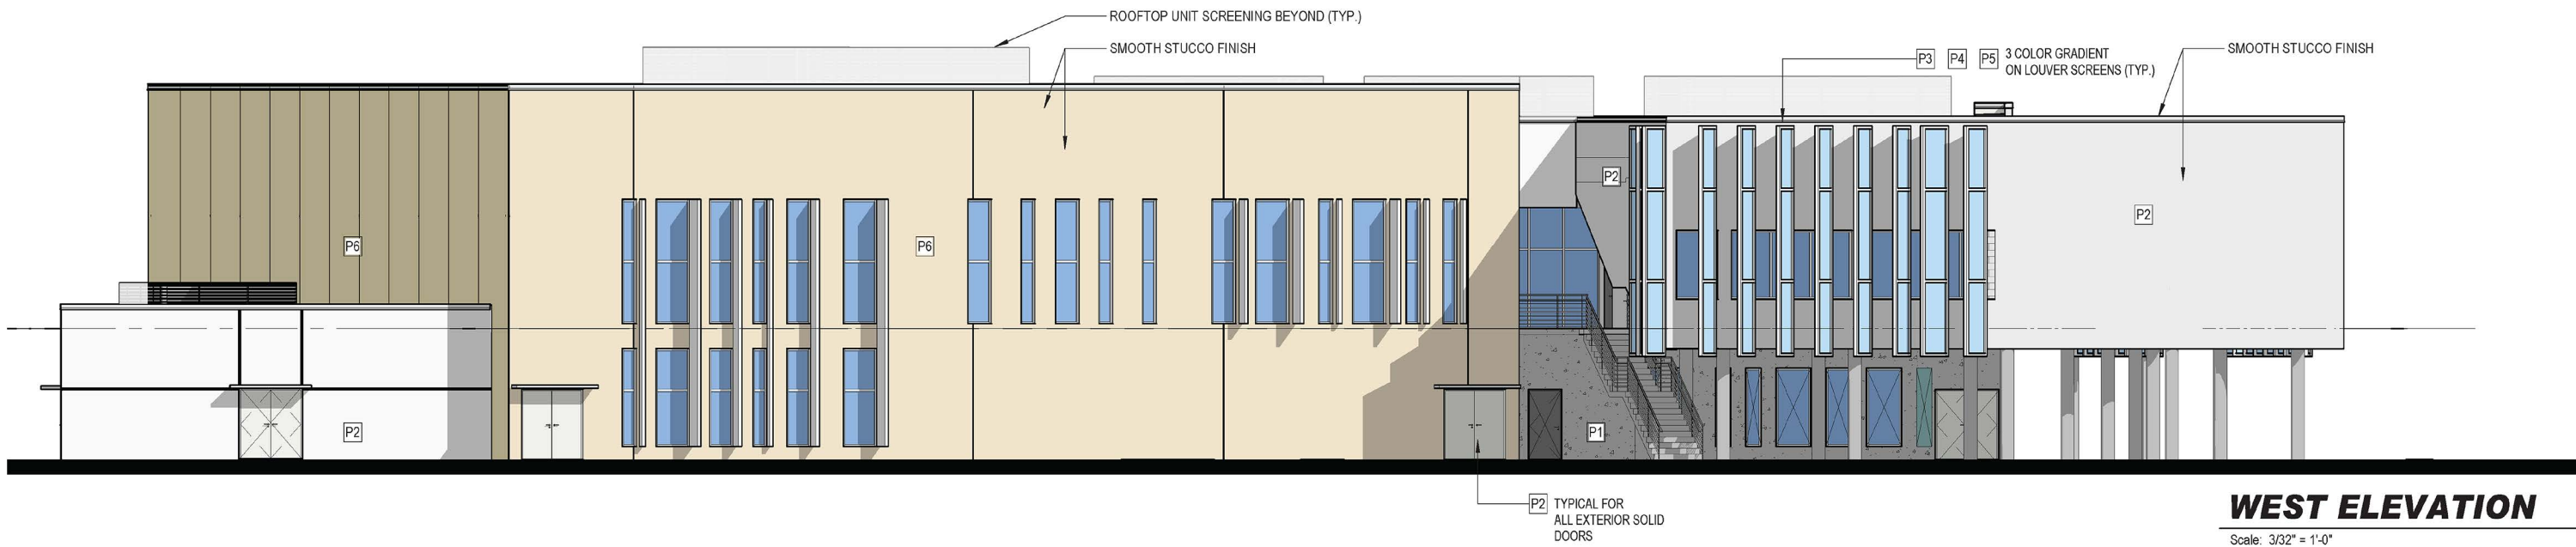

EAST ELEVATION

CITY OF DELRAY BEACH

POMPEY PARK REC CENTER
1101 NW 2ND STREET, DELRAY BEACH
FLORIDA 33444

EAST ELEVATION

Scale: 3/32" = 1'-0"

COLORED BUILDING ELEVATIONS

WEST ELEVATION

CITY OF DELRAY BEACH

POMPEY PARK REC CENTER
1101 NW 2ND STREET, DELRAY BEACH
FLORIDA 33444

WEST ELEVATION
Scale: 3/32" = 1'-0"

COLORED BUILDING ELEVATIONS

SOUTH ELEVATION

CITY OF DELRAY BEACH

POMPEY PARK REC CENTER
1101 NW 2ND STREET, DELRAY BEACH
FLORIDA 33444

SOUTH ELEVATION

Scale: 3/32" = 1'-0"

COLORED BUILDING ELEVATIONS

NORTH ELEVATION

CITY OF DELRAY BEACH

POMPEY PARK REC CENTER
1101 NW 2ND STREET, DELRAY BEACH
FLORIDA 33444

SITE PLAN/ COLOR ELEVATION & MATERIAL BOARDS